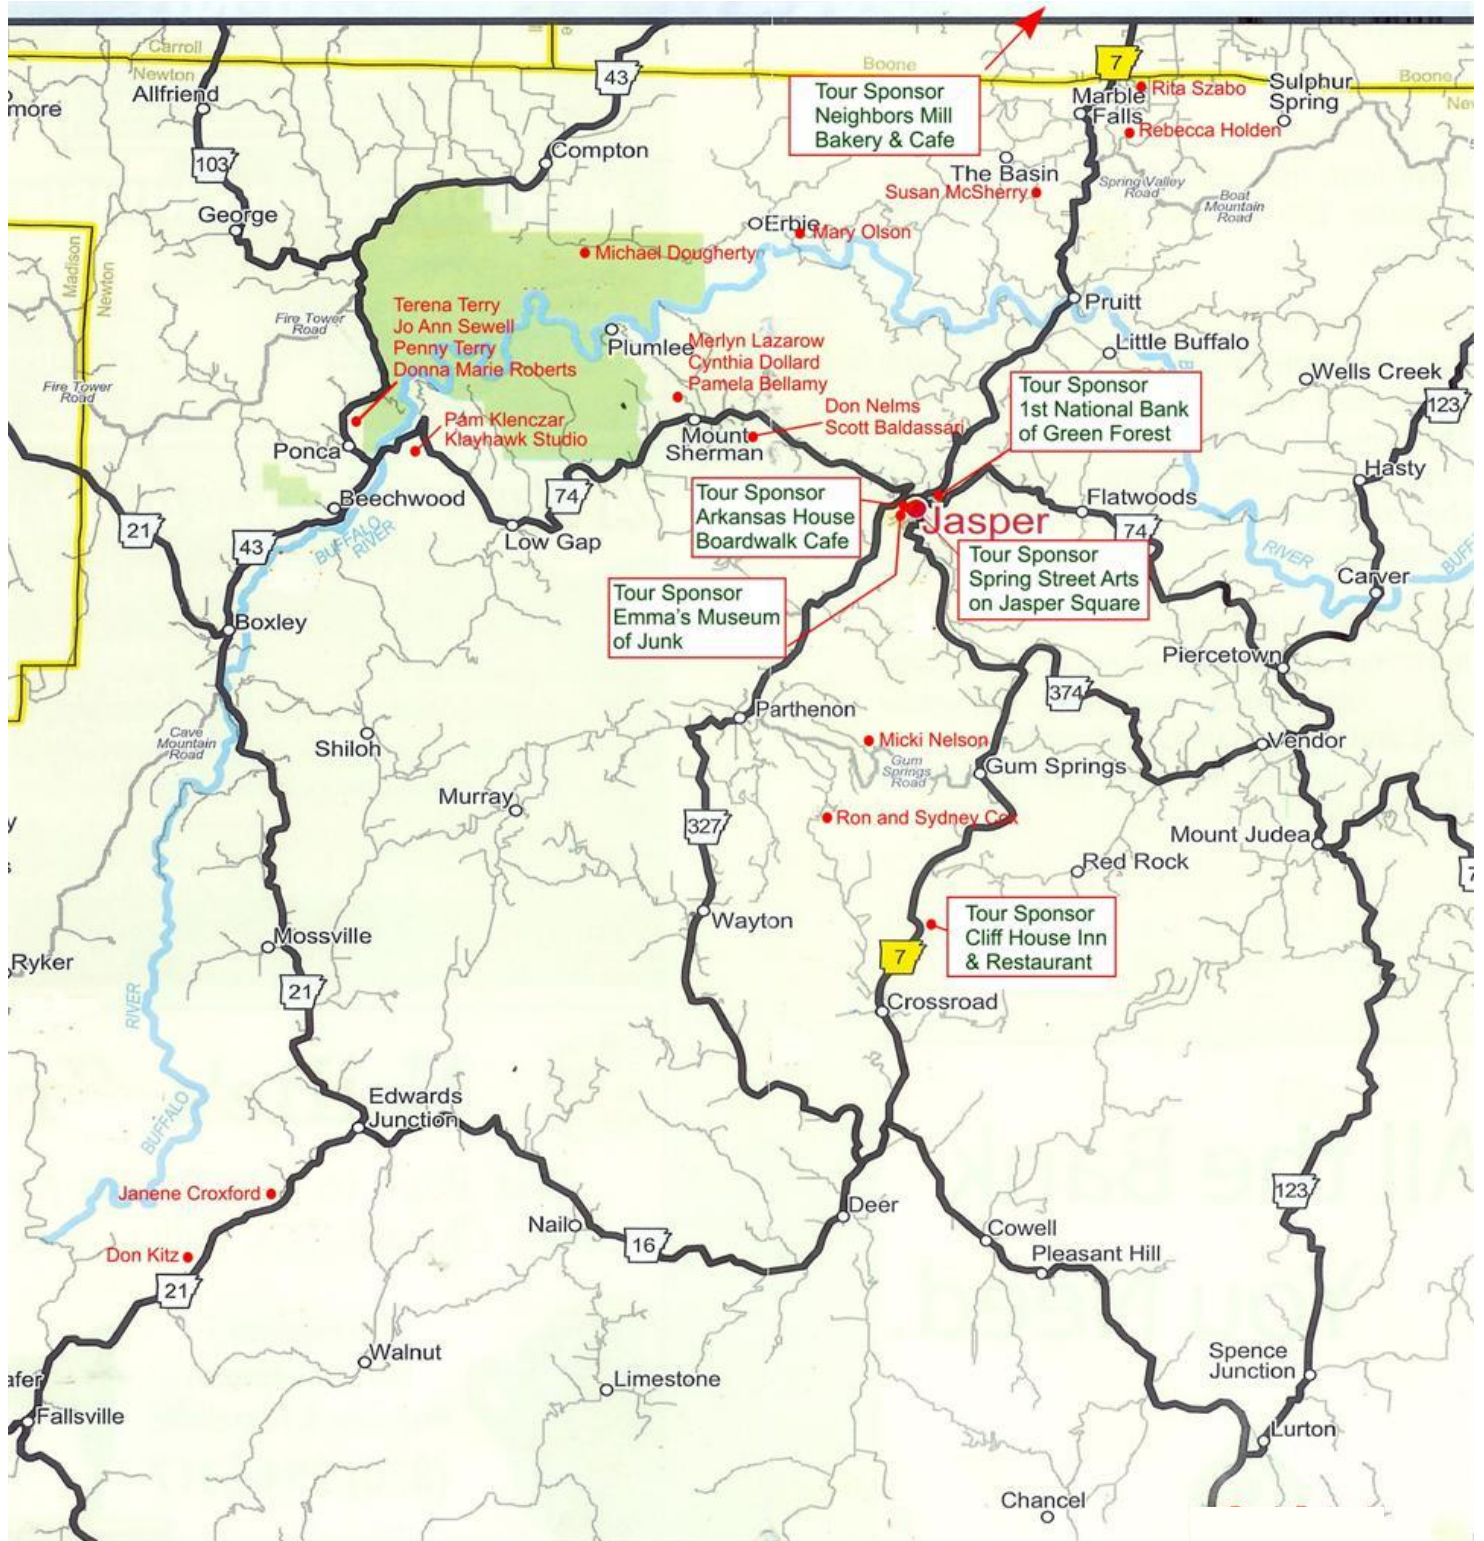

5th Annual Ozark Mountain Artists Tour Map

September 16-18th 10AM to 6PM Each Day

<http://OzarkMountainArtists.com>

Watch for Our Palette
Sign at Each Stop

Support our Tour Sponsors with Your Business